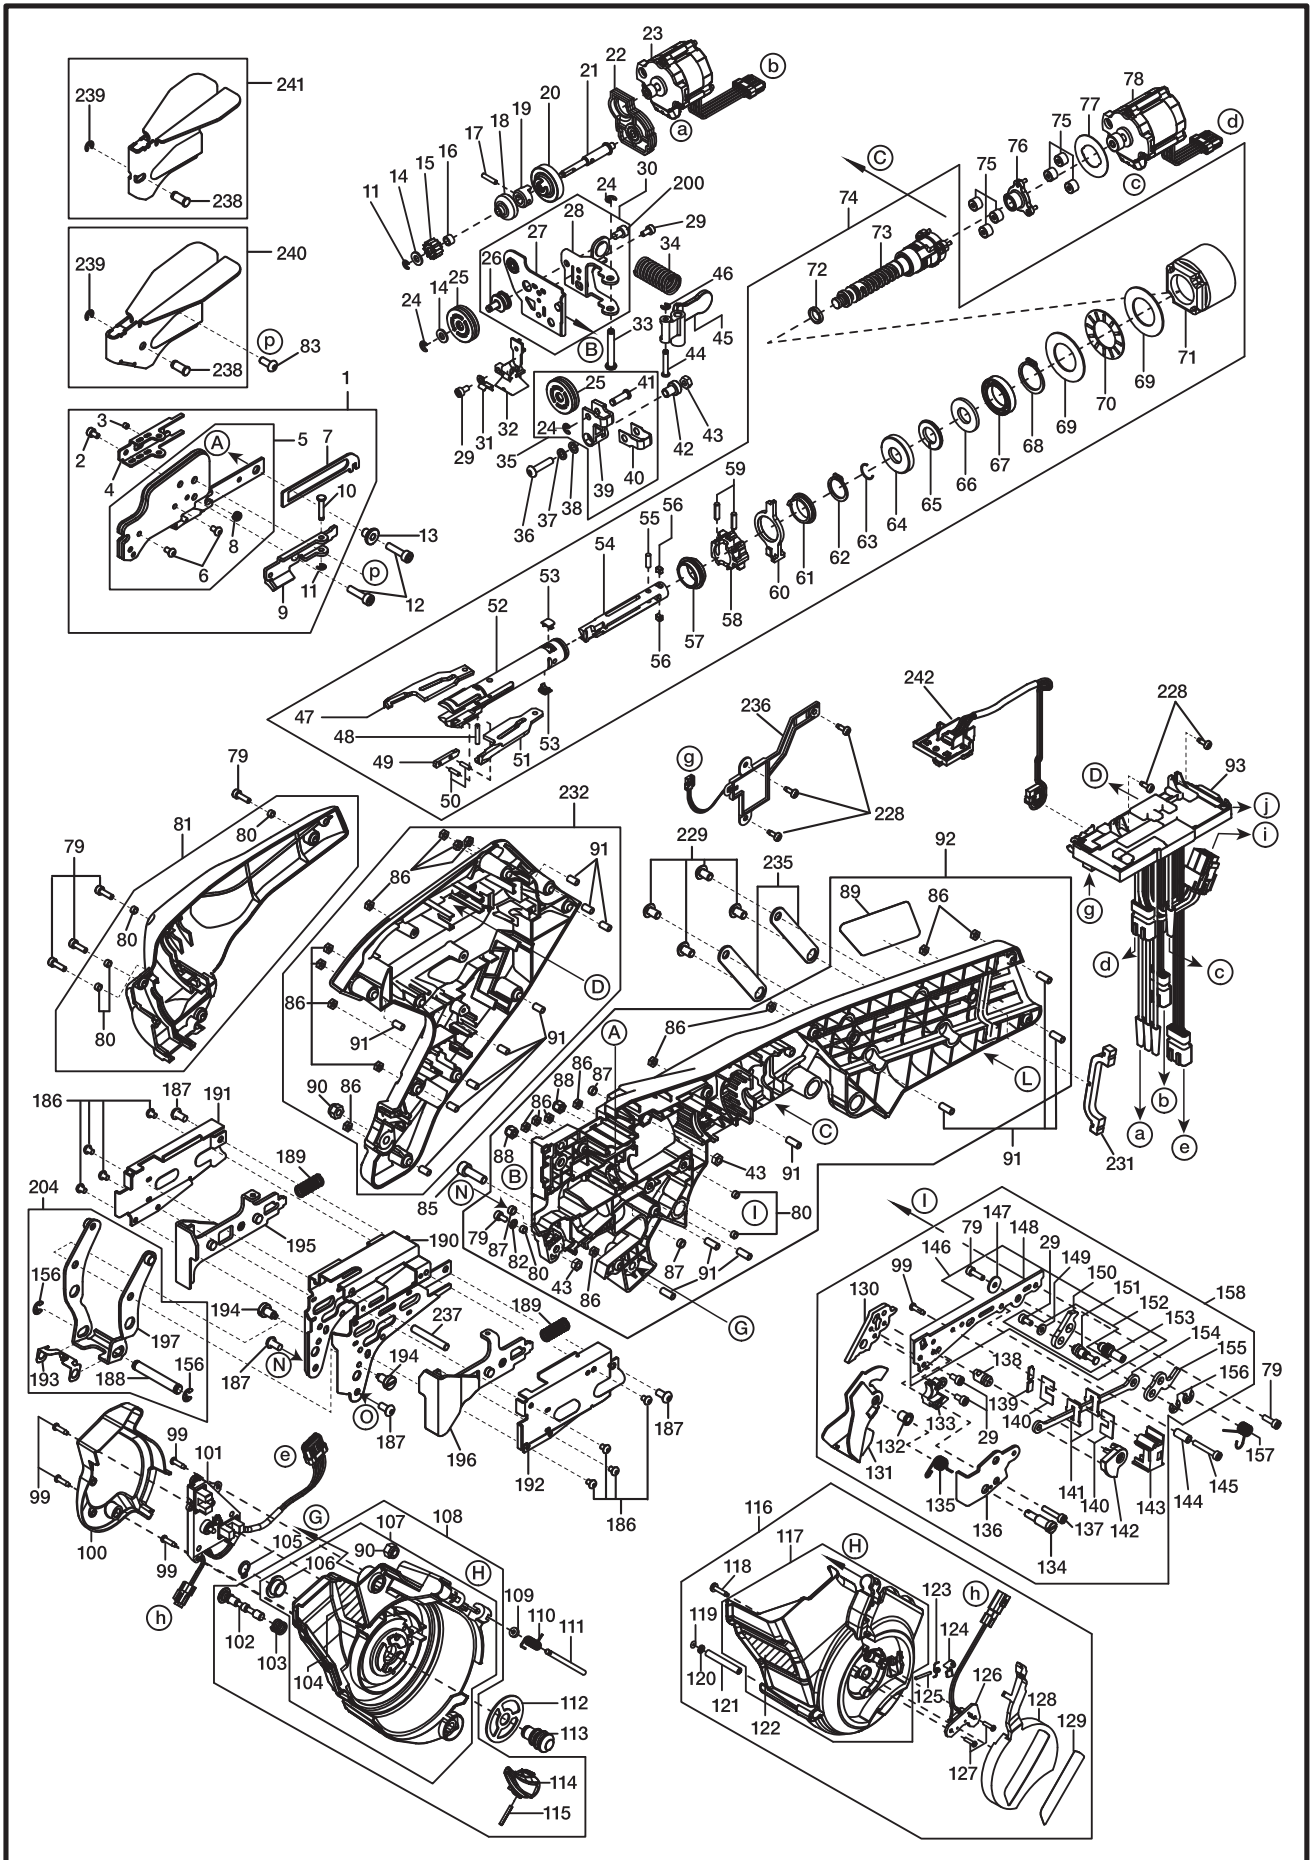

RB401T-E

RB401T-E

ToolModel	PartNo	PartCode	Description
RB401T-E	1	RB70859	ARM A ASSY
RB401T-E	2	BB40481	BOLT 3X5
RB401T-E	3	AA71408	SCREW 3 X 3
RB401T-E	4	RB12633	WIRE GUIDE BASE
RB401T-E	5	RB70917	ARM A UNIT
RB401T-E	6	BB41714	BOLT 3X5 SG
RB401T-E	7	RB12636	WIRE GUIDE LEVER
RB401T-E	8	KK29117	COMPRESSION SPRING 9117
RB401T-E	9	RB70620	WIRE GUIDE UNIT
RB401T-E	10	FF41865	STEP PIN 1865
RB401T-E	11	JJ10113	E-RING 2.5
RB401T-E	12	BB40420	BOLT 4 X 16
RB401T-E	13	FF52115	HOLLOW PIN 2115
RB401T-E	14	EE39861	WASHER 4.3X9X1
RB401T-E	15	RB12865	FEEDING GEAR A
RB401T-E	16	FF51715	HOLLOW PIN 1715
RB401T-E	17	FF31559	PIN 1559
RB401T-E	18	RB12740	SHAFT COLLAR
RB401T-E	19	RB12653	CLUTCH B
RB401T-E	20	RB12651	CLUTCH A
RB401T-E	21	RB12652	FEEDING GEAR SHAFT A
RB401T-E	22	RB70700	FEEDING MOTOR BASE UNIT
RB401T-E	23	RB70627	FEEDING MOTOR
RB401T-E	24	JJ10514	E-RING 3 CF
RB401T-E	25	RB70625	FEEDING GEAR B UNIT
RB401T-E	26	RB12964	FEEDING GEAR SHAFT B
RB401T-E	27	RB70881	FEEDING GEAR BASE UNIT
RB401T-E	28	RB12963	SPRING BASE
RB401T-E	29	BB40824	BOLT 3X6
RB401T-E	31	RB12659	LEAF SPRING
RB401T-E	32	RB70667	WIRE GUDE C UNIT
RB401T-E	33	FF41867	STEP PIN 1867
RB401T-E	34	KK29119	COMPRESSION SPRING 9119
RB401T-E	35	RB81343	RELEASE LEVER A ASSY
RB401T-E	36	BB41715	BOLT 4X18 C
RB401T-E	37	EE11103	SPRING WASHER 2-4
RB401T-E	38	EE39825	WASHER 4.5X7.4X0.8
RB401T-E	39	RB12965	RELEASE LEVER A
RB401T-E	40	RB12683	RELEASE LEVER A CAP
RB401T-E	41	FF41869	STEP PIN 1869
RB401T-E	42	FF52120	HOLLOW PIN 2117
RB401T-E	43	CC42512	HEX NUT 1A M4
RB401T-E	44	FF41868	STEP PIN 1868
RB401T-E	45	RB12657	RELEASE LEVER B
RB401T-E	46	JJ10510	RETAINING RING 2.3
RB401T-E	47	RB12609	HOOK L
RB401T-E	48	RB12853	CARBIDE PIN 2.5X14.8
RB401T-E	49	RB12616	SLEEVE COVER
RB401T-E	50	FF21267	SPRING PIN 2X8
RB401T-E	51	RB12610	HOOK R
RB401T-E	52	RB12614	SLEEVE A