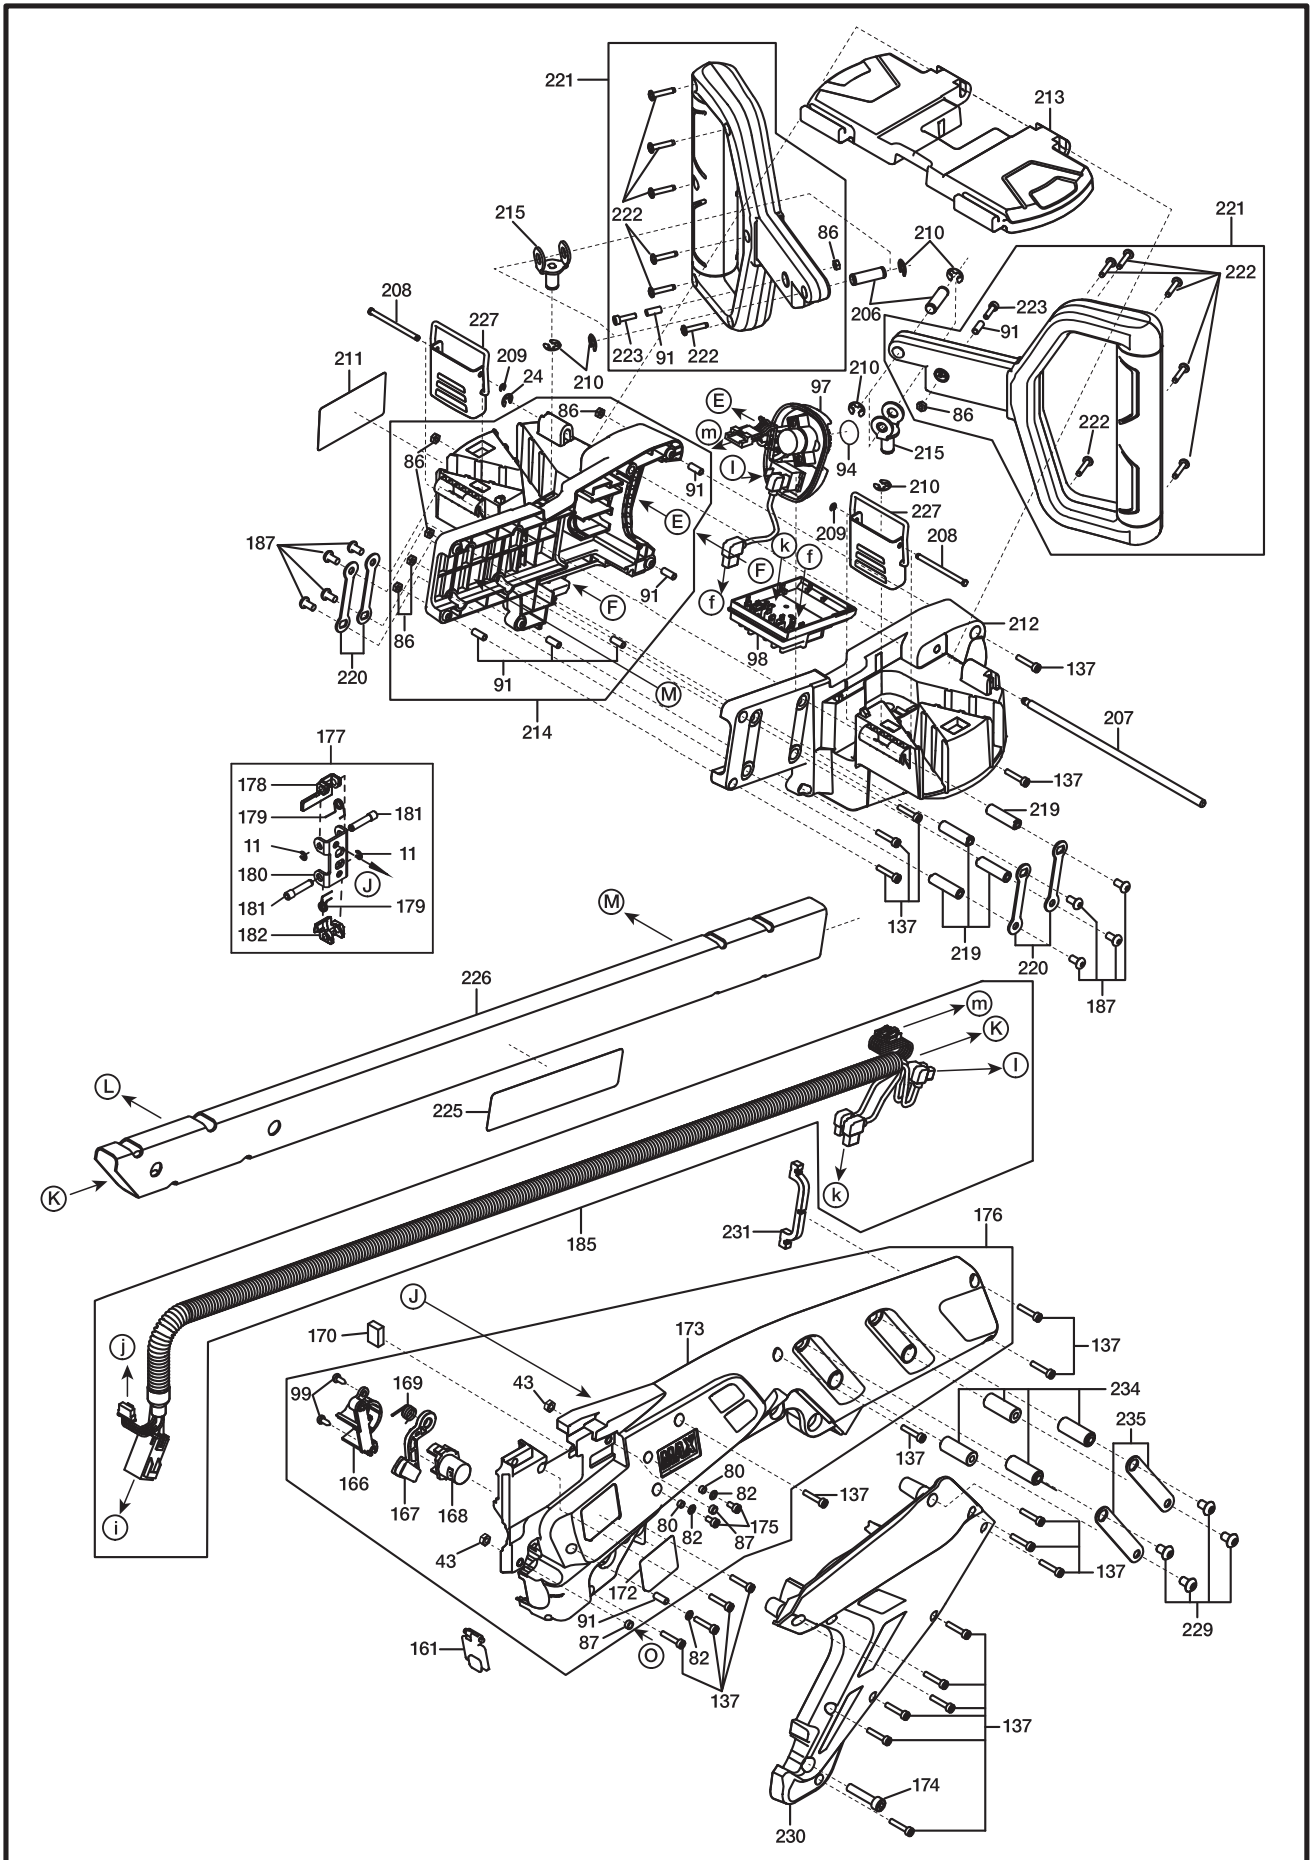

RB401T-E

RB401T-E

ToolModel	PartNo	PartCode	Description
RB401T-E	1	RB70859	ARM A ASSY
RB401T-E	2	BB40481	BOLT 3X5
RB401T-E	3	AA71408	SCREW 3 X 3
RB401T-E	4	RB12633	WIRE GUIDE BASE
RB401T-E	5	RB70917	ARM A UNIT
RB401T-E	6	BB41714	BOLT 3X5 SG
RB401T-E	7	RB12636	WIRE GUIDE LEVER
RB401T-E	8	KK29117	COMPRESSION SPRING 9117
RB401T-E	9	RB70620	WIRE GUIDE UNIT
RB401T-E	10	FF41865	STEP PIN 1865
RB401T-E	11	JJ10113	E-RING 2.5
RB401T-E	12	BB40420	BOLT 4 X 16
RB401T-E	13	FF52115	HOLLOW PIN 2115
RB401T-E	14	EE39861	WASHER 4.3X9X1
RB401T-E	15	RB12865	FEEDING GEAR A
RB401T-E	16	FF51715	HOLLOW PIN 1715
RB401T-E	17	FF31559	PIN 1559
RB401T-E	18	RB12740	SHAFT COLLAR
RB401T-E	19	RB12653	CLUTCH B
RB401T-E	20	RB12651	CLUTCH A
RB401T-E	21	RB12652	FEEDING GEAR SHAFT A
RB401T-E	22	RB70700	FEEDING MOTOR BASE UNIT
RB401T-E	23	RB70627	FEEDING MOTOR
RB401T-E	24	JJ10514	E-RING 3 CF
RB401T-E	25	RB70625	FEEDING GEAR B UNIT
RB401T-E	26	RB12964	FEEDING GEAR SHAFT B
RB401T-E	27	RB70881	FEEDING GEAR BASE UNIT
RB401T-E	28	RB12963	SPRING BASE
RB401T-E	29	BB40824	BOLT 3X6
RB401T-E	31	RB12659	LEAF SPRING
RB401T-E	32	RB70667	WIRE GUDE C UNIT
RB401T-E	33	FF41867	STEP PIN 1867
RB401T-E	34	KK29119	COMPRESSION SPRING 9119
RB401T-E	35	RB81343	RELEASE LEVER A ASSY
RB401T-E	36	BB41715	BOLT 4X18 C
RB401T-E	37	EE11103	SPRING WASHER 2-4
RB401T-E	38	EE39825	WASHER 4.5X7.4X0.8
RB401T-E	39	RB12965	RELEASE LEVER A
RB401T-E	40	RB12683	RELEASE LEVER A CAP
RB401T-E	41	FF41869	STEP PIN 1869
RB401T-E	42	FF52120	HOLLOW PIN 2117
RB401T-E	43	CC42512	HEX NUT 1A M4
RB401T-E	44	FF41868	STEP PIN 1868
RB401T-E	45	RB12657	RELEASE LEVER B
RB401T-E	46	JJ10510	RETAINING RING 2.3
RB401T-E	47	RB12609	HOOK L
RB401T-E	48	RB12853	CARBIDE PIN 2.5X14.8
RB401T-E	49	RB12616	SLEEVE COVER
RB401T-E	50	FF21267	SPRING PIN 2X8
RB401T-E	51	RB12610	HOOK R
RB401T-E	52	RB12614	SLEEVE A